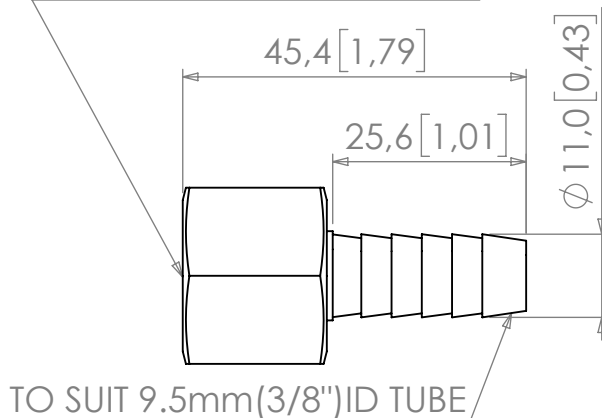

G3/8" FEMALE R/H THREAD

1				06/08/2018	
REV	CREATED	CHECKED	APPROVED	DWG DATE	REF

MATERIAL: BRASS

If dimensional information is critical, please contact Eoxshop.com for confirmation. All dimensions are in accordance with the manufacturers drawings and are subject to change without prior notice.

EOXSHOP
 TEL: +44 (0) 23 9226 6031
 WWW.EOXSHOP.COM
 SALES@EOXSHOP.COM

TITLE: G3/8" FEMALE NUT R/H X 3/8" HOSETAIL, BRASS

	DIM'S mm[inch]	SCALE NTS	SIZE A4	SHEET 1 / 1	DOCUMENT NUMBER NTC HT38RH	REVISION A
--	-------------------	--------------	------------	----------------	-------------------------------	---------------