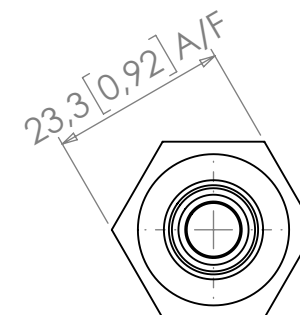

G3/8" FEMALE R/H THREAD

1				06/08/2018	
REV	CREATED	CHECKED	APPROVED	DWG DATE	REF

MATERIAL: BRASS

If dimensional information is critical, please contact Eoxshop.com for confirmation. All dimensions are in accordance with the manufacturers drawings and are subject to change without prior notice.

EOXSHOP
 TEL: +44 (0) 23 9226 6031
 WWW.EOXSHOP.COM
 SALES@EOXSHOP.COM

TITLE: G3/8" FEMALE NUT R/H X 3/8" HOSETAIL, BRASS

	DIM'S mm[inch]	SCALE NTS	SIZE A4	SHEET 1 / 1	DOCUMENT NUMBER NTC HT38RH	REVISION A
--	-------------------	--------------	------------	----------------	-------------------------------	---------------